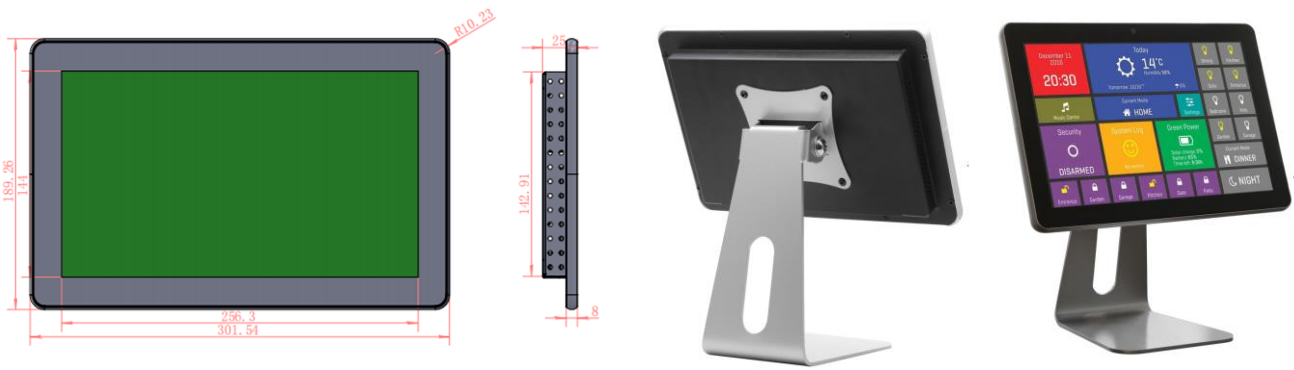

11.6 Small Touch Monitor with VESA panel for mounting

Display Size		11.6"
LCD Panel	Resolution	1366 x 768
	LVDS	1 Lane EDP
	Aspect Ratio	16:9
	Brightness(Typical)	220 nit
	Contrast(Typical)	500:1
	Display Colors	262K colors, 6-bit color depth
	View Angles L,R,UD(CR>10)	H 45°/ 45° , V 20°/ 40°
	Touch Screen	Capacitive touch screen
Sound	Audio out	3.5mmx1
	Speaker	8Ω 5Wx2
Power	Voltage range	-0.3V - 4V
	Consumption	15W
Environment	Operating Temp.	0°C - 50°C
	Storage Temp.	-20°C - 60°C
	Operating humidity	5% - 80% RH
	Storage humidity	5% - 95% RH
Hardware	CPU	RK3568 Quad-core Cortex-A55 up to 2.0GHz
	DDR / EMMC	LPDDR4X 4G / EMMC 32GB
	External storage	USB3.0 x 2, Type-C(USB 3.0) x1
	Video&Audio	HDMI input x1, HDMI output x1
	Power	12V / 2A
	Network	1000M LAN x1, Dual band WiFi with bluetooth 5.0
	* Optional	POE, 5G / 4G LTE(M.2 port on-board)
Software	OS	Android AOSP 12
	* DRM (optional)	Widevine L1, HDCP 2.3 Key
	Video Encode	1080P@60fps - H.264/AVC BP/MP/HP@level4.2 1080P@60fps(4096x4096@10fps with TILE) - H.265/HEVC MP@level4.1
	Video Decode	4K@60fps - H.265 HEVC/MVC、4K@60fps - H.264 AVC/MVC、4K@60fps - VP9 Profile0/2 1080P@60fps - VP8 version2/VC1/MPEG-4/MPEG-2/MPEG-1
Accessories	Power adaptor	x 1
	WiFi Antenna	x 1
	VESA mount panel	x 1
	* Optional	Remote Control x1